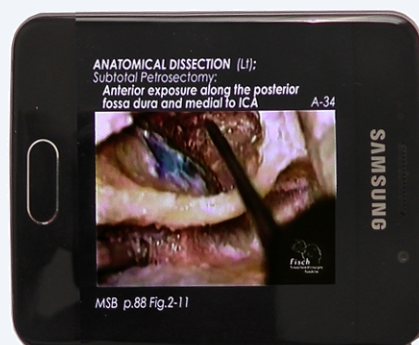

3D VIEWER

**for Smartphones
(up to 6")**

A.M.

p.3:

p.4:

p.5:

For PC (or printed documents)

Folding (half-cut upper-side)

.....

Cutting

——

↑

80 mm

↓

80 mm

200 mm