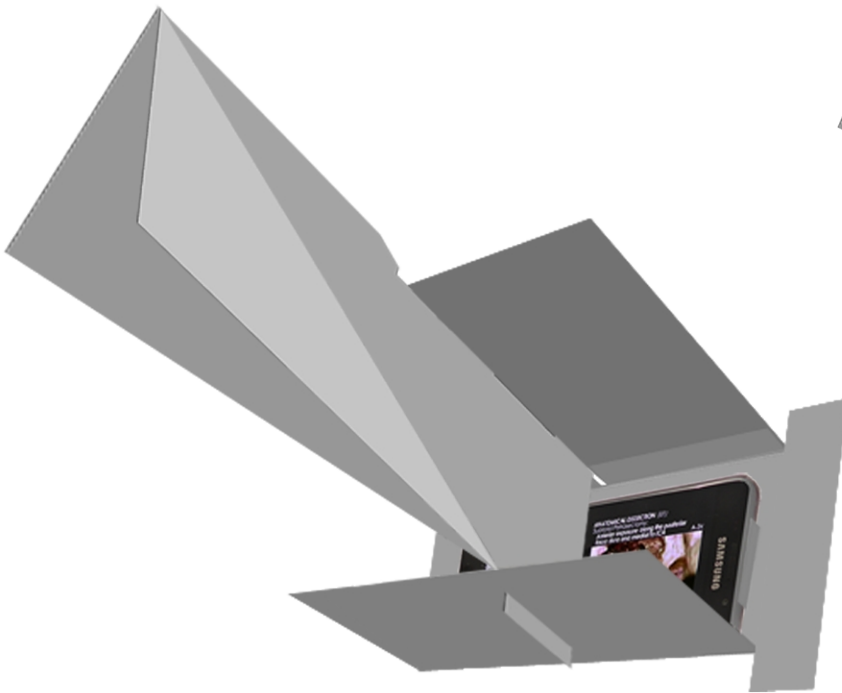

3D VIEWER

**for Smartphones
(up to 6")**

A.M.

p.3:

p.4:

p.5:

For PC (or printed documents)

Folding (half-cut upper-side)

.....

Cutting

——

↑

80 mm

↓

80 mm

200 mm

80 mm

Folding (half-cut upper-side)

Cutting

- Cutting
- Folding (half-cut **upper**-side)