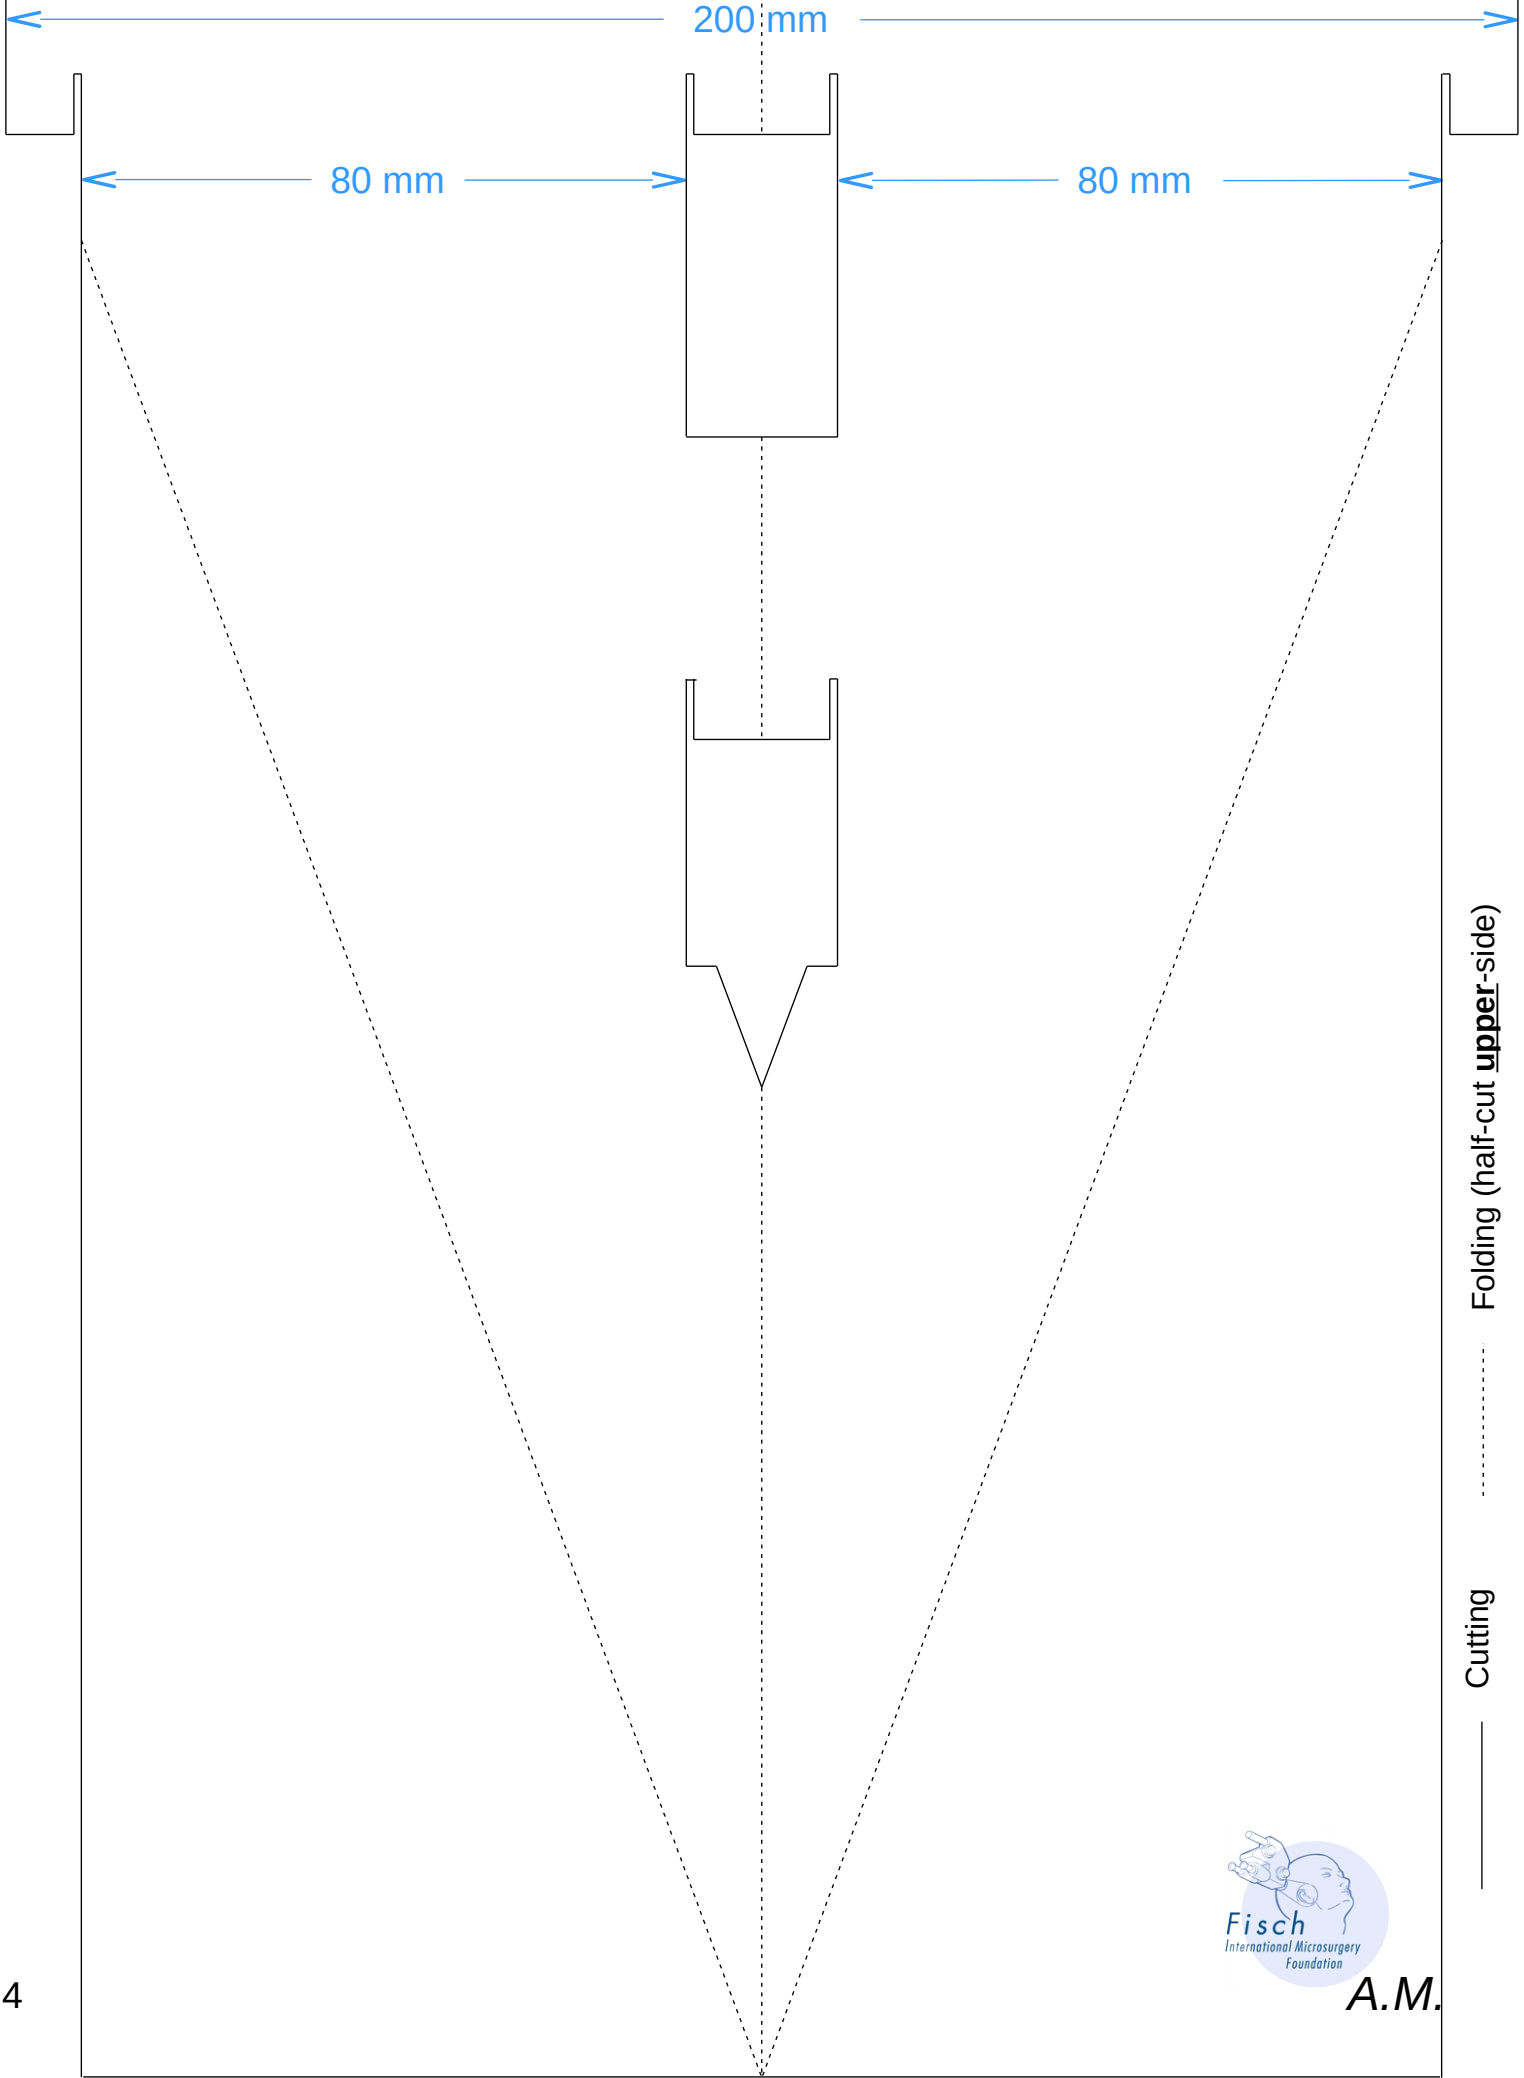

3D VIEWER

**for Smartphones
(up to 6")**

A.M.

p.3:

p.4:

p.5:

For PC (or printed documents)

Folding (half-cut upper-side)

.....

Cutting

——

↑

80 mm

↓

80 mm

200 mm

80 mm

Folding (half-cut upper-side)

Cutting

- Cutting
- Folding (half-cut **upper**-side)